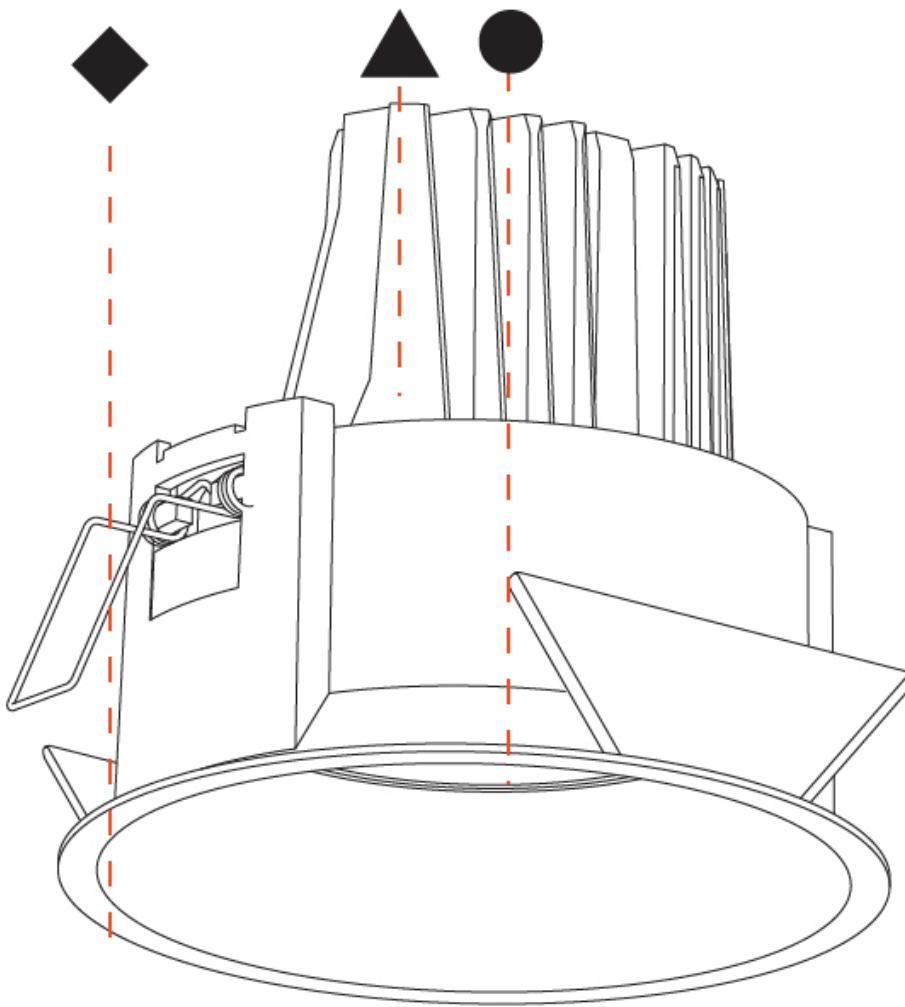

MECHANIQ ROUND DEEP RECESSED

A35061-

PROJECT	_____
TYPE	_____
SPECIFIER	_____
QUANTITY	_____
DATE	_____

A